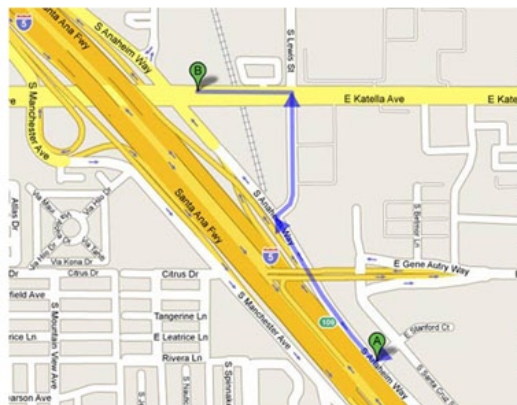

2nd - \$1,000 IN GEAR FROM EASTON

Reebok

3rd - \$750 IN GEAR FROM REEBOK

4th - \$500 IN GEAR FROM CCM

CCM

5th - \$250 IN GEAR FROM BAUER

From Old Location:

- * Stay Straight on Anaheim Way
- * Merge Right onto Lewis at Fork
- * Left at Katella
- * Located on Right after RR Tracks

SHOOTING GALLERY

From 5 FWY North or South:

- * Exit Katella go Right
- * Make a "U" Turn at Lewis
- * Located on Right after RR Tracks

In Conjunction With:

From the 57 FWY:

- * Exit Katella
- * Go West on Katella
- * Located on Right after Lewis after RR Tracks

****Raffle entries can be filled out starting August 26th at the new Hockeygiant location. One entry per customer, no purchase necessary. Grand prize drawing Sunday Sept. 6th @ 5pm. Winner must be present to receive grand prize all other prizes can be won even if winner is not present. Winners of other prizes will be contacted via email no later than Sept 8th.**