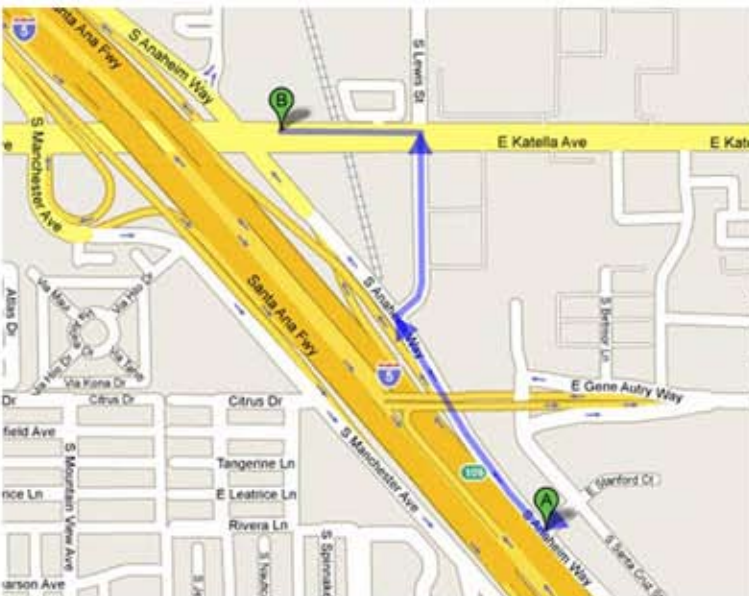

**SATURDAY SEPT 5TH
PLAYER APPEARANCES
ICE CREW & BAILEY!**

HockeyGiant.com

We Are Moving!!

517 E. Katella Ave.

Anaheim, CA 92805

New Phone # (714) 300-0708

**SUNDAY SEPT 6TH
WILD WINGER &
STREET TEAM**

**SECONDS AWAY FROM CURRENT STORE!!!
SAME GREAT SERVICE & GIANT SELECTION!!!**

NEW STORE OPENING AUGUST 26TH!!

GIANT GRAND OPENING SEPT 5TH, 6TH, & 7TH

Thousands \$ IN GIVEAWAYS BEING RAFFLED OFF...

GRAND PRIZE

BAUER

\$2,000 IN GEAR FROM BAUER

EASTON

2nd - \$1,000 IN GEAR FROM EASTON

Reebok

3rd - \$750 IN GEAR FROM REEBOK

4th - \$500 IN GEAR FROM CCM

CCM

5th - \$250 IN GEAR FROM BAUER

From Old Location:

- * Stay Straight on Anaheim Way
- * Merge Right onto Lewis at Fork
- * Left at Katella
- * Located on Right after RR Tracks

SHOOTING GALLERY

From 5 FWY North or South:

- * Exit Katella go Right
- * Make a "U" Turn at Lewis
- * Located on Right after RR Tracks

In Conjunction With:

From the 57 FWY:

- * Exit Katella
- * Go West on Katella
- * Located on Right after Lewis after RR Tracks